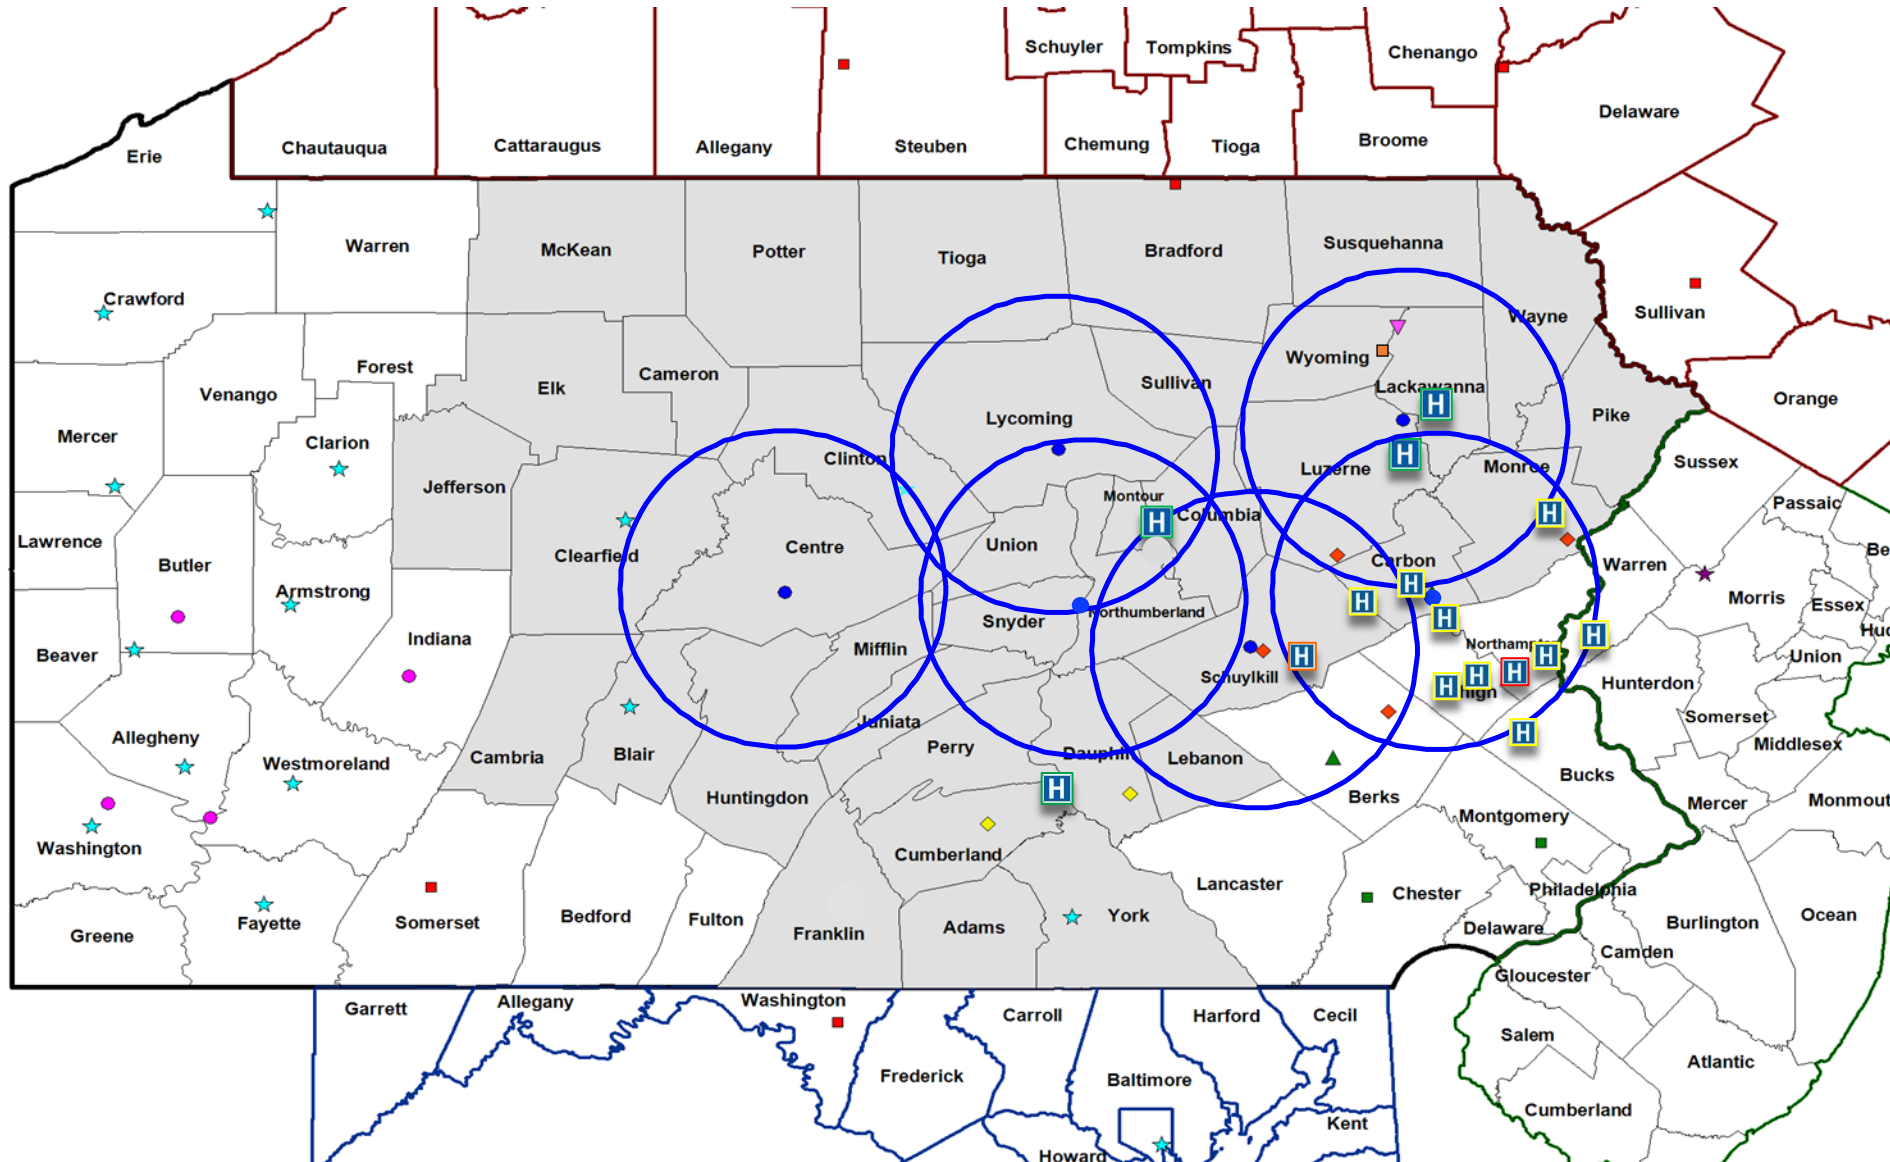

Air Medical Base Locations

- Life Flight Geisinger
- Air Methods
- Air Methods (Jeff Stat)
- ▼ Commonwealth
- ◆ LVH Medevac
- ▲ Penn Star
- ★ Atlantic Healthcare
- ◆ Life Lion
- ★ Stat Medevac
- Allegheny Life Flight
- 30-mile radius
- H St. Luke's Bethlehem (Trauma Only)
- H Geisinger Hospitals (Trauma Only)
- H St. Luke's
- H Geisinger St. Luke's